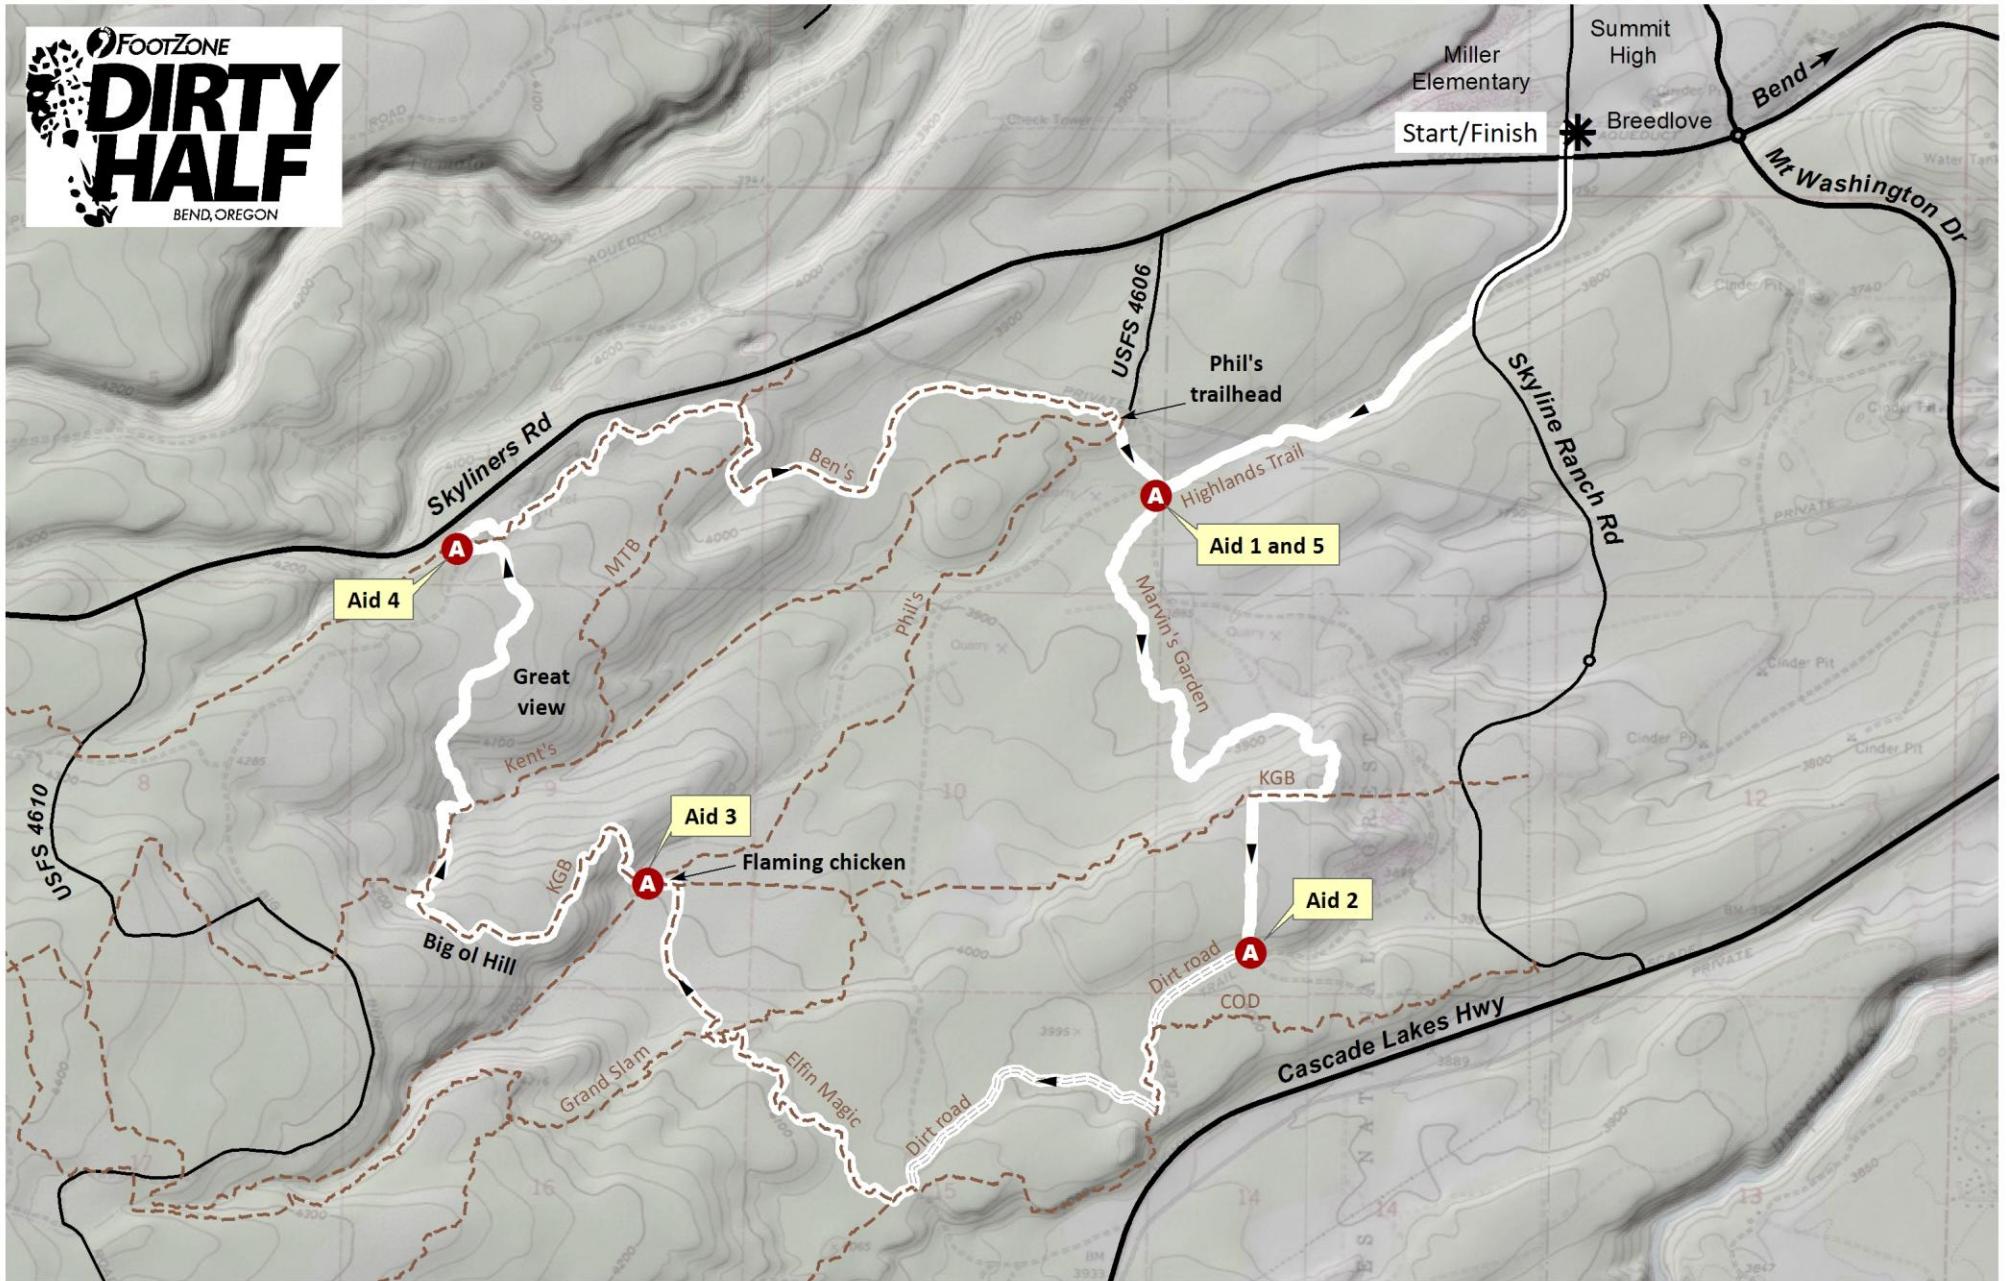

# Dirty Half Marathon Route

- Start / Finish
  - Aid Station
  - Marathon route
  - Other trails
  - Dirt road
- (Approximate net elevation gain = 700')

Directions:  
 From Bend, drive approximately 1.7 miles west of 14th Street on Skyliners Rd. Race starts at Breedlove guitars, 2843 NW Lolo Dr.