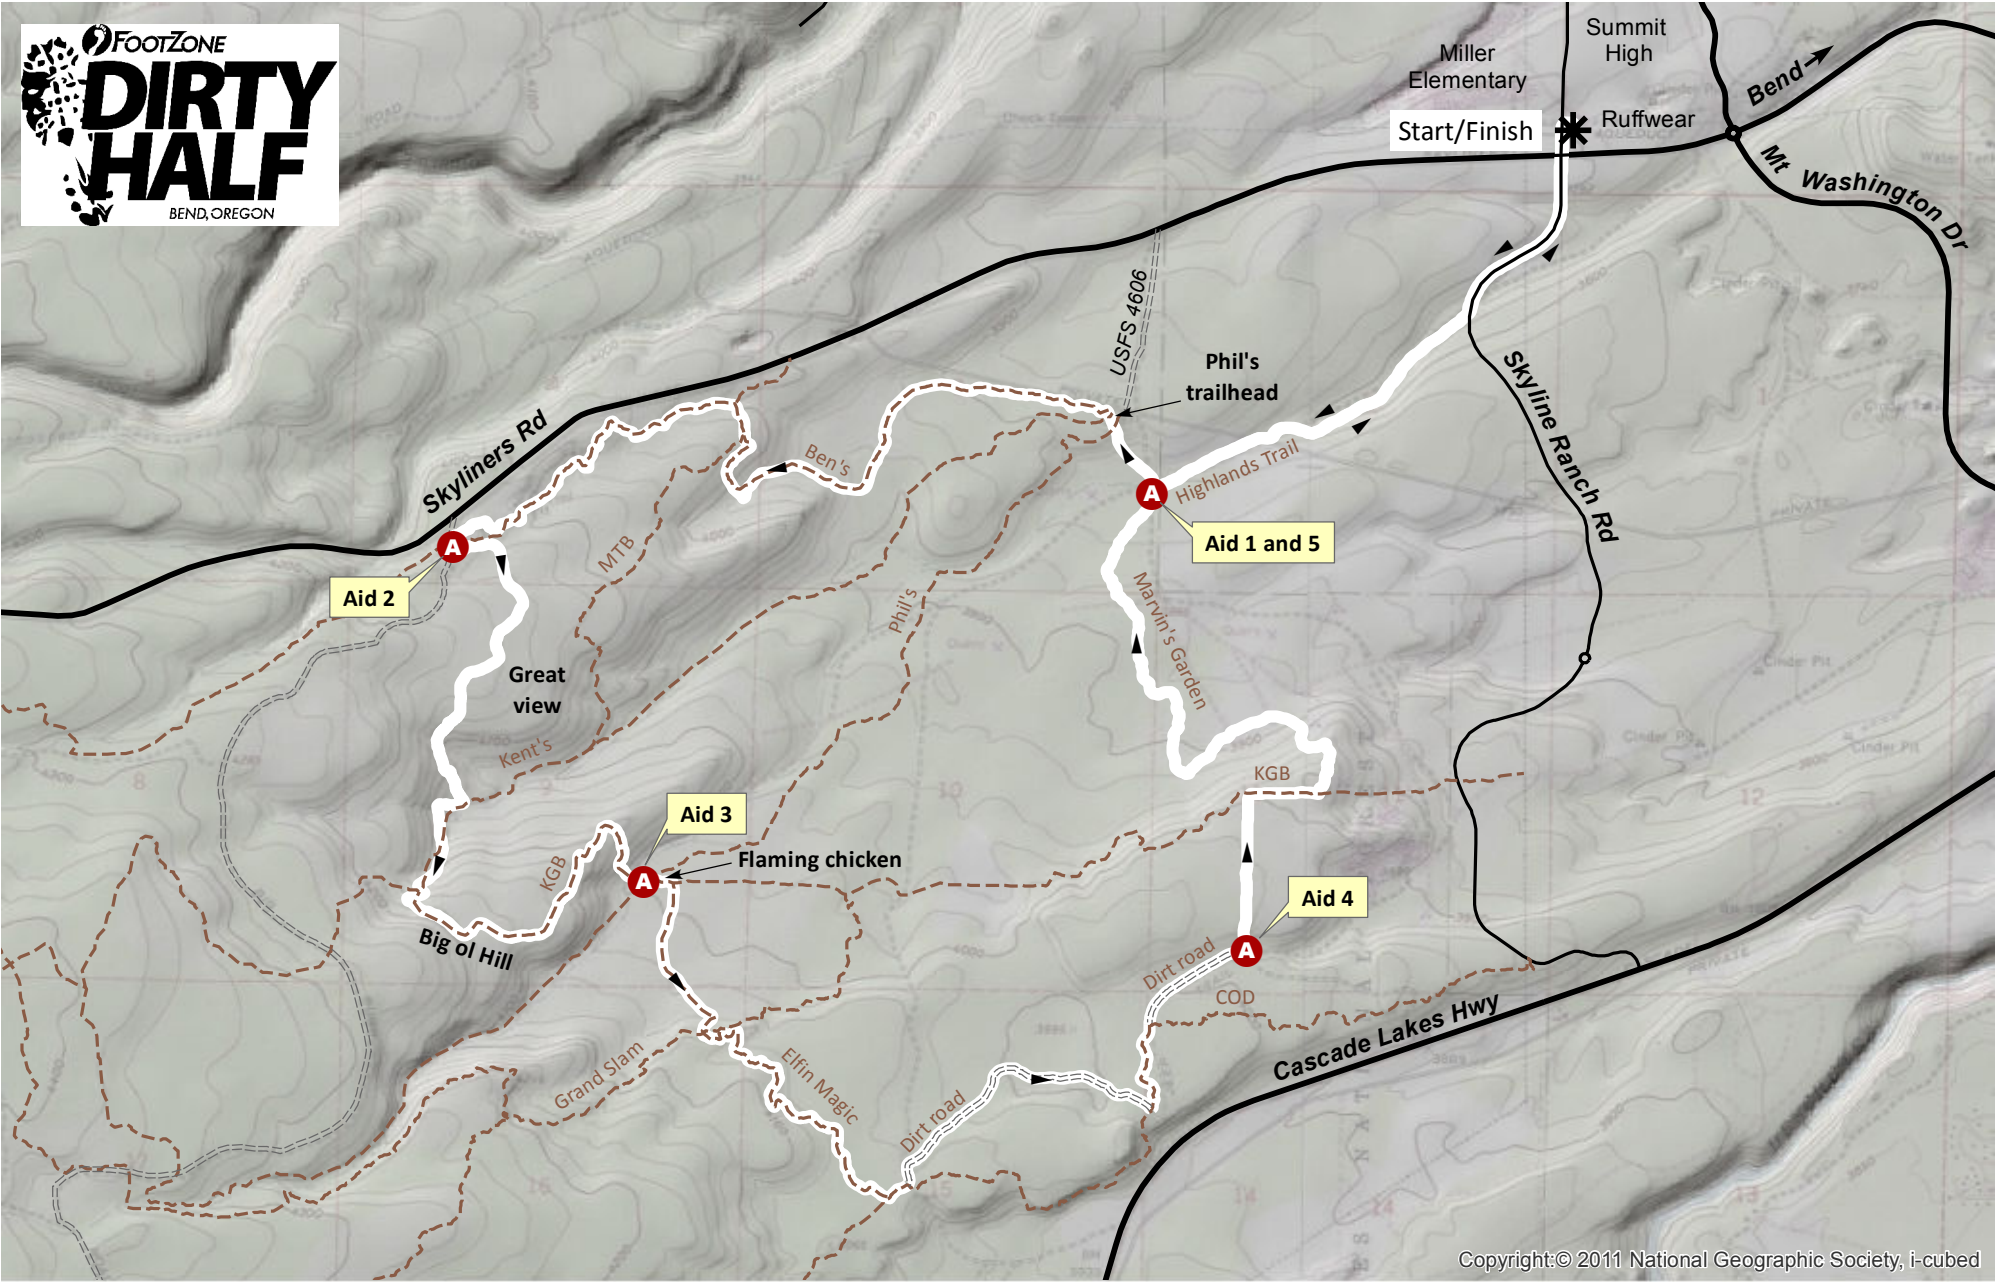

Dirty Half Marathon Route

Copyright:© 2011 National Geographic Society, i-cubed

- Start / Finish
 - Aid Station
 - Other trails
 - Dirt road
 - Marathon route
- (Approximate net elevation gain = 1,000')

Directions:
From Bend, drive approximately 1.7 miles west of 14th Street on Skyliners Rd. Race starts at Breedlove guitars, 2843 NW Lolo Dr.